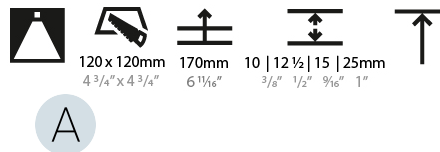

ELECTRICAL

Lamp Type: LED (Zhaga Standard)
Input Wattage (W): 16.5
Total Output Wattage (W): 14.7
Dimming: Dali Dimming
Driver Included: No
Driver Location: Recessed Housing
Driver Type: Constant Current - 120Vac
Driver Class: Class 2
Housing: See Components
Input Voltage (V): 120
Constant Current (MA): 350

LED

Number of LEDs: 1
Max. Delivered Lumen (lm): 770
Nominal Lumen (lm): 1140
CRI: >90 CRI
Lamp Life (hrs): 50000
Upon Request: RGB-W Tunable White Special Color Temperature Special LED

OPTICAL

Reflector^o: 20 / 40 / 60
Upon Request: Special Beam Angles

RATINGS AND CERTIFICATIONS

Certified By: Certified for North American Standards

IP rating: IP20
Zaneen Company Inc. © 2024, T 1800-388-3382, F 416-247-9319, www.zaneen.com

Available for International specifications by adding 'INT' at the end of the existing Model #. For assistance on 'custom' specifications, contact zteam@zaneen.com. In a constant effort to supply the best product, we reserve the right to change specifications or materials without notice. The most recent specification sheets are found at zaneen.com

PROJECT
TYPE
SPECIFIER
QUANTITY
DATE