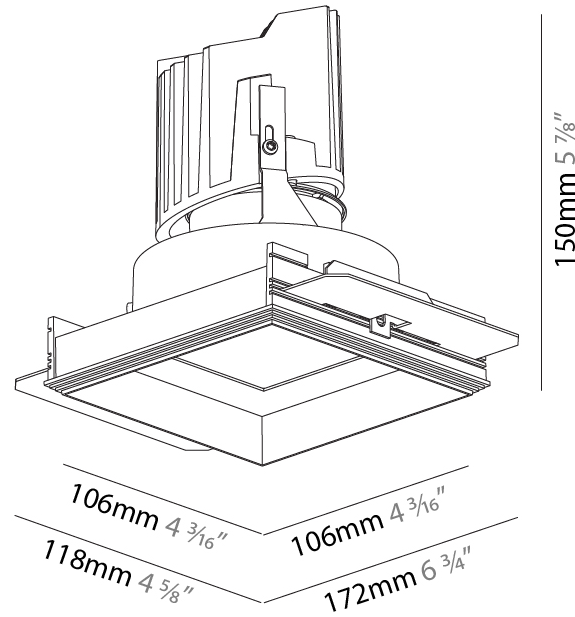

ELECTRICAL

Lamp Type: LED (Zhaga Standard)
Input Wattage (W): 16.5
Total Output Wattage (W): 14.7
Dimming: Dali Dimming
Driver Included: No
Driver Location: Recessed Housing
Driver Type: Constant Current - 120Vac
Driver Class: Class 2
Housing: See Components
Input Voltage (V): 120
Constant Current (MA): 350

LED

Number of LEDs: 1
Max. Delivered Lumen (lm): 770
Nominal Lumen (lm): 1140
CRI: >90 CRI
Lamp Life (hrs): 50000
Upon Request: RGB-W Tunable White Special Color Temperature Special LED

OPTICAL

Reflector^o: 20 / 40 / 60
Upon Request: Special Beam Angles

RATINGS AND CERTIFICATIONS

Certified By: Certified for North American Standards

IP rating: IP20
Zaneen Company Inc. © 2024, T 1800-388-3382, F 416-247-9319, www.zaneen.com

Available for International specifications by adding 'INT' at the end of the existing Model #. For assistance on 'custom' specifications, contact zteam@zaneen.com. In a constant effort to supply the best product, we reserve the right to change specifications or materials without notice. The most recent specification sheets are found at zaneen.com

PROJECT
TYPE
SPECIFIER
QUANTITY
DATE