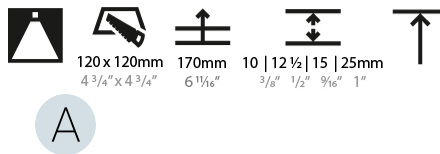

ELECTRICAL

Lamp Type: LED (Zhaga Standard)
Input Wattage (W): 16.5
Total Output Wattage (W): 14.7
Dimming: Dali Dimming
Driver Included: No
Driver Location: Recessed Housing
Driver Type: Constant Current - 120Vac
Driver Class: Class 2
Housing: See Components
Input Voltage (V): 120
Constant Current (MA): 350

LED

Number of LEDs: 1
Color Temperature (°K): Warm Dim
Max. Delivered Lumen (lm): 770
Nominal Lumen (lm): 1140
CRI: >90 CRI
Lamp Life (hrs): 50000
Upon Request: RGB-W Tunable White Special Color Temperature Special LED

OPTICAL

Reflector: 20 / 40 / 60
Upon Request: Special Beam Angles

RATINGS AND CERTIFICATIONS

Zaneen Group, Inc. 1600 988 3382, F 416-247-9319, www.zaneen.com

Certified By: Certified for North American Standards
In a constant effort to supply the best product, we reserve the right to change specifications or materials without notice. The most recent specification sheets are found at zaneen.com