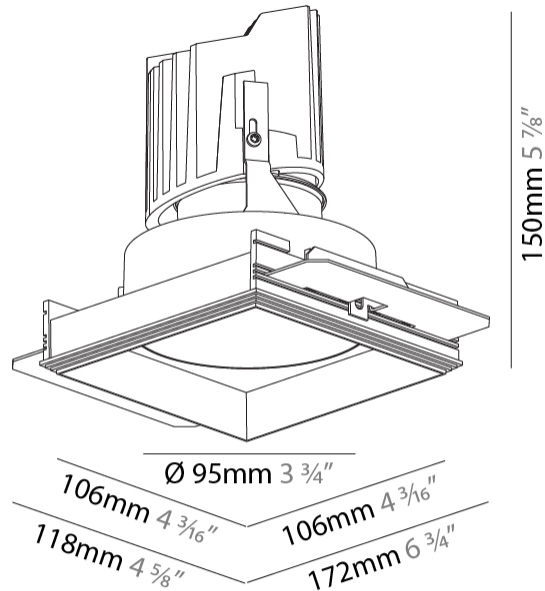

ELECTRICAL

Lamp Type: LED (Zhaga Standard)
Input Wattage (W): 16.5
Total Output Wattage (W): 14.7
Dimming: Dali Dimming
Driver Included: No
Driver Location: Recessed Housing
Driver Type: Constant Current - 120Vac
Driver Class: Class 2
Housing: See Components
Input Voltage (V): 120
Constant Current (MA): 350

LED

Number of LEDs: 1
Color Temperature (°K): Warm Dim
Max. Delivered Lumen (lm): 770
Nominal Lumen (lm): 1140
CRI: >90 CRI
Lamp Life (hrs): 50000
Upon Request: RGB-W Tunable White Special Color Temperature Special LED

OPTICAL

Reflector: 20 / 40 / 60
Upon Request: Special Beam Angles

RATINGS AND CERTIFICATIONS

Zaneen Group, Inc. 1600 988 3382, F 416-247-9319, www.zaneen.com

Certified By: Certified for North American Standards
In a constant effort to supply the best product, we reserve the right to change specifications or materials without notice. The most recent specification sheets are found at zaneen.com